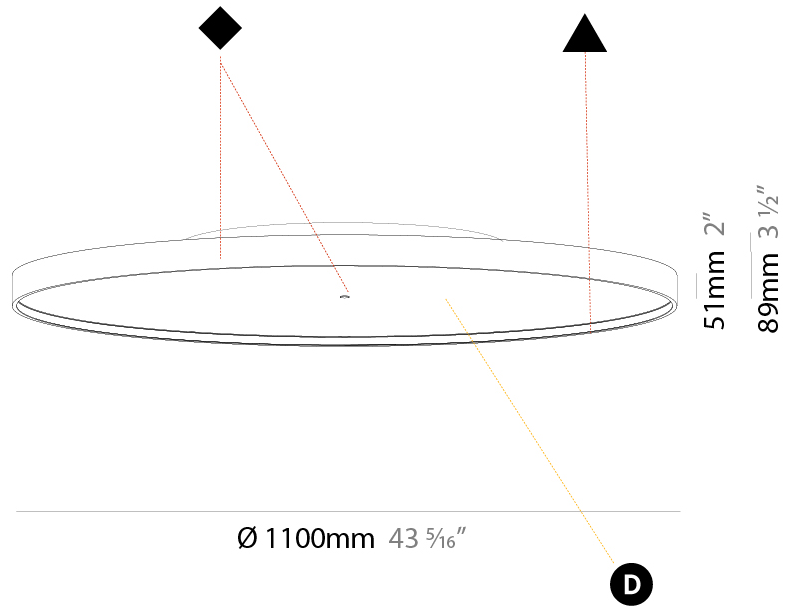

GENERAL

Series: Sign Diva
Subseries: Sign Diva Korona
Brand: Prolicht
Division: Architectural
Mounting Type: Surface
Mounting Location: Ceiling
Subcategory: Ambient

PHYSICAL

Shape: Round
Diameter (mm): 1100
Diameter (in): 43 ⁵/₁₆
Height (mm): 89
Height (in): 3 ¹/₂
Light Distribution: Direct
Weight (kg): 18.835
Weight (lbs): 41.524

Diffuser: [PMMA - Opal/Micro-Prism/Sparkling Secret/Vintage Industrial](#)
Fixture Finish: [SSR / BKV / CWI / CRY / HAB / UFT / ITA / RUA / FTG / MYG / LOD / PUS / FRO / FUP / KIA / POP / BLS / SPG / MEY / GOH / GUM / CHC / COM / ABZ / JAG / OBR / MOS / ROR](#)
Fixture Material: [Extruded Aluminum / Steel](#)

ELECTRICAL

Lamp Type: LED (Zhaga Standard)
Input Wattage (W): 169.4
Total Output Wattage (W): 134
Dimming: [Tri-Mode (Non-Dimming and Phase Dimming (120Vac only) and 0-10V Dimming)](#)
Driver Included: Yes
Driver Location: Integrated
Driver Type: Constant Current - Universal
Driver Class: Class 2
Input Voltage (V): 120 - 277
Constant Current (MA): 600

LED

Color Temperature (°K): [3000 / 3500 / 4000](#)
Max. Delivered Lumen (lm): 19520 / 19933 / 20340
CRI: >90 CRI
Lamp Life (hrs): 50000

OPTICAL

RATINGS AND CERTIFICATIONS

Certified By: Certified for North American Standards
IP rating: IP20