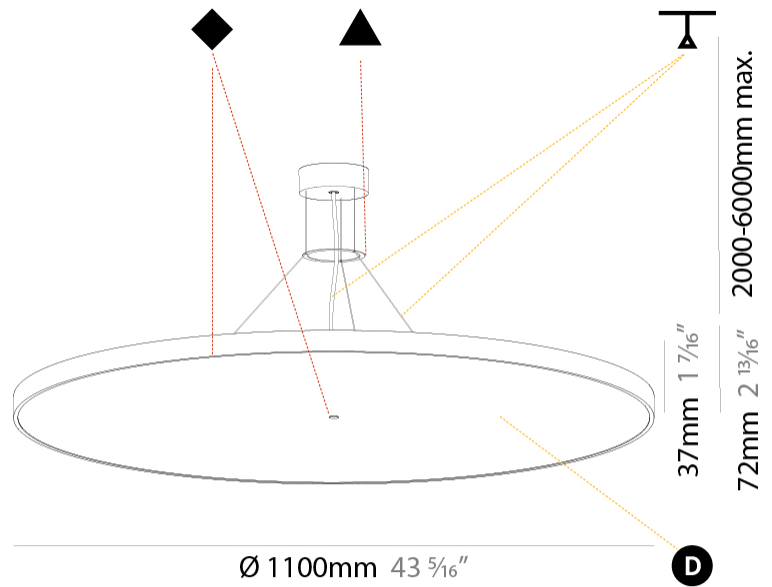

GENERAL

Series: Sign Diva
Subseries: Sign Diva
Brand: Prolicht
Division: Architectural
Mounting Type: Suspension
Mounting Location: Ceiling
Subcategory: Pendant

PHYSICAL

Shape: Round
Diameter (mm): 1100
Diameter (in): 43 ⁵/₁₆"
Height (mm): 86
Height (in): 3 ³/₈"
Light Distribution: Direct
Weight (kg): 19.475
Weight (lbs): 42.94
Diffuser: PMMA - Opal / Micro-Prism / Sparkling Secret / Vintage Industrial
Fixture Finish: SSR / BKV / CWI / CRY / HAB / UFT / ITA / RUA / FTG / MYG / LOD / PUS / FRO / FUP / KIA / POP / BLS / SPG / MEY / GOH / GUM / CHC / COM / ABZ / JAG / OBR / MOS / ROR
Fixture Material: Extruded Aluminum / Steel
Cable Details: 2,000mm/78 3/4" or 6,000mm/236 1/4" Transparent Cable

ELECTRICAL

Lamp Type: LED (Zhaga Standard)
Input Wattage (W): 169.4
Total Output Wattage (W): 134
Dimming: Tri-Mode (Non-Dimming and Phase Dimming (120Vac only) and 0-10V Dimming)
Driver Included: Yes
Driver Location: Integrated
Driver Type: Constant Current - Universal
Driver Class: Class 2
Input Voltage (V): 120 - 277
Constant Current (MA): 600

LED

Color Temperature (*K): 2700 / 3000 / 3500 / 4000
Max. Delivered Lumen (lm): 16140 / 19520 / 19933 / 20340
CRI: >90 CRI
Lamp Life (hrs): 50000

OPTICAL

RATINGS AND CERTIFICATIONS

Certified By: Certified for North American Standards
IP rating: IP20